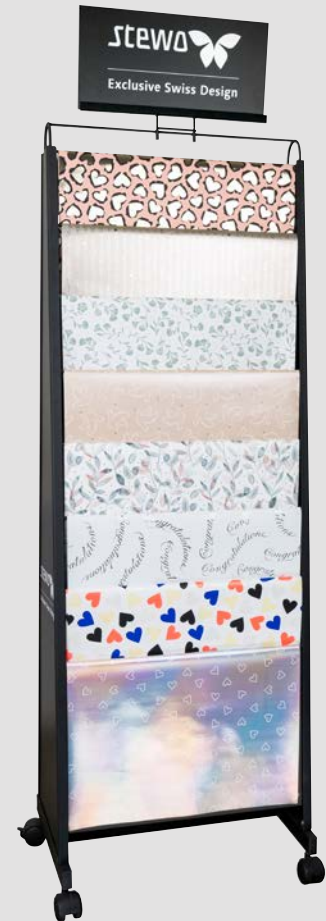

SHEET LADDER

for 240 sheets, 50×70 cm
55×36×178 cm | TU: 1 piece
(without content)

2589 1201 99 | PK 905

7 610431 384636

MINDFUL

CELEBRATION

PARTYTIME

YOUNGSTER