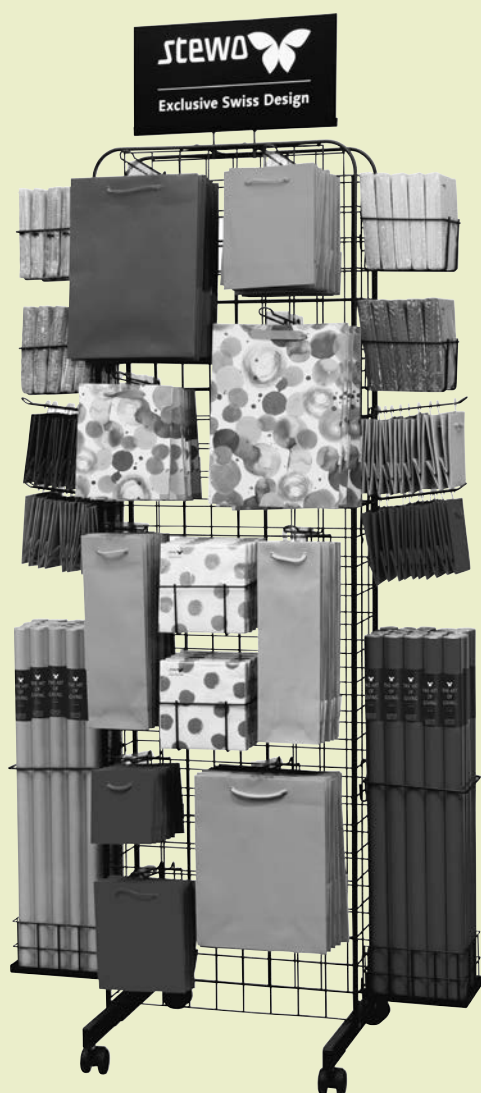

MULTI-DISPLAY WITH ATTACHMENTS

MULTI DISPLAY
incl. 40 hooks
52x51x199 cm | TU: 1 piece
(without content)

2589 1218 99 | PK 901

7 610431 473163