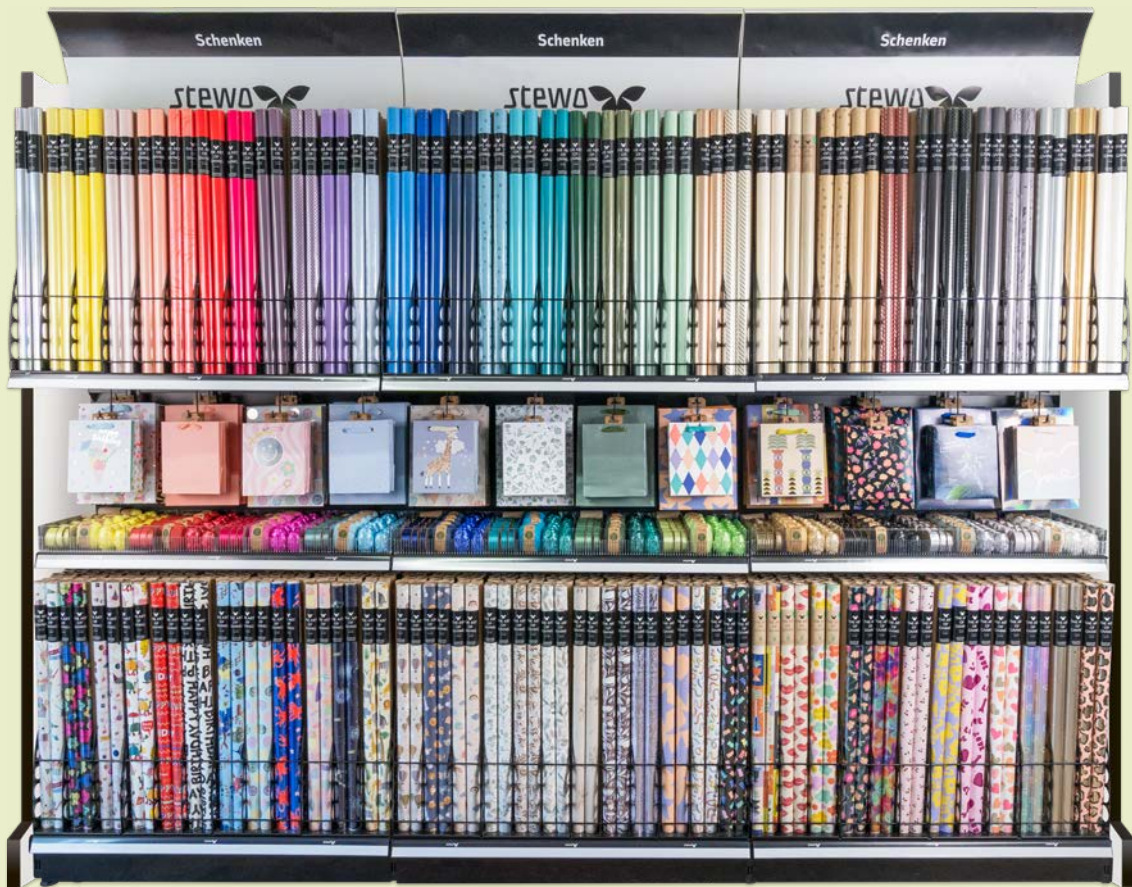

WALL SHELF «WRAPPING PAPERS» 1 – 3 METRE

ORDER NUMBERS 1 METRE
Empty Furniture | **2589 1276 70**
Products | **3046**

SIZE
103×57×252 cm

ORDER NUMBERS 2 METRE
Empty Furniture | **2589 1275 70**
Products | **3045**

SIZE
203×57×252 cm

ORDER NUMBERS 3 METRE
Empty Furniture | **2589 1274 70**
Products | **3044**

SIZE
303×57×252 cm