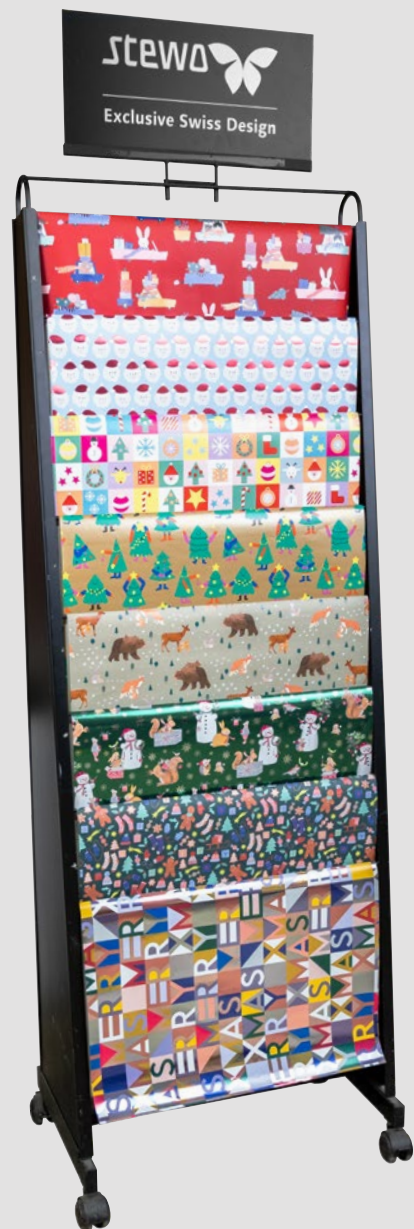

SHEET LADDER

for 240 sheets, 50×70 cm
55×36×178 cm | TU: 1 piece
(without content)

2589 1201 99 | PK 905

7 610431 384636

MINDFUL

CHRISTMAS

YOUNGSTER

WRAPPING AT THE POINT OF SALE