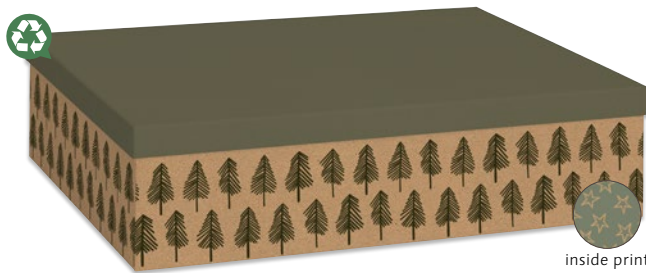

WEREN | A3+ high
recycled paper, debossed

2551 5397 98 | PK 81