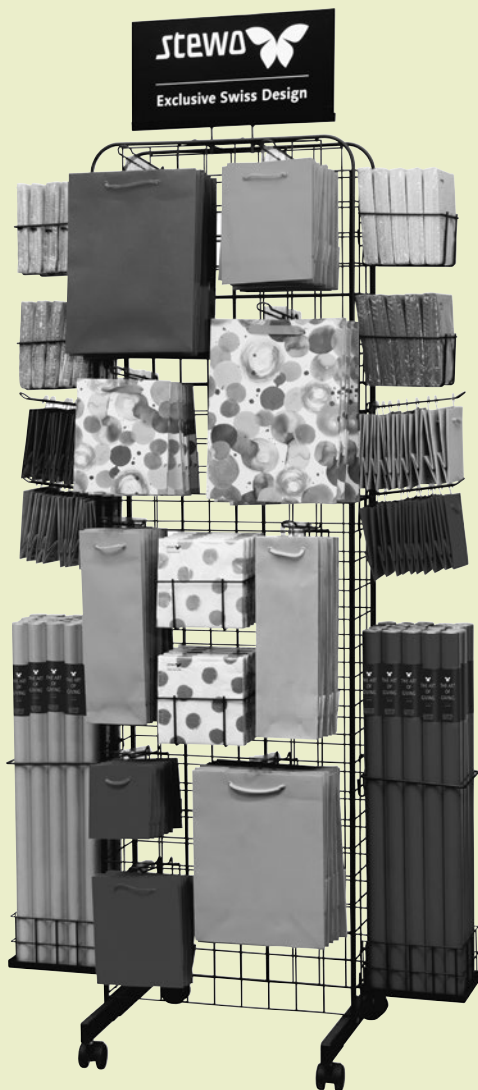

MULTI-DISPLAY WITH ATTACHMENTS

MULTI DISPLAY
incl. 40 hooks
52x51x199 cm | TU: 1 piece
(without content)

2589 1218 99 | PK 901

7 610431 473163