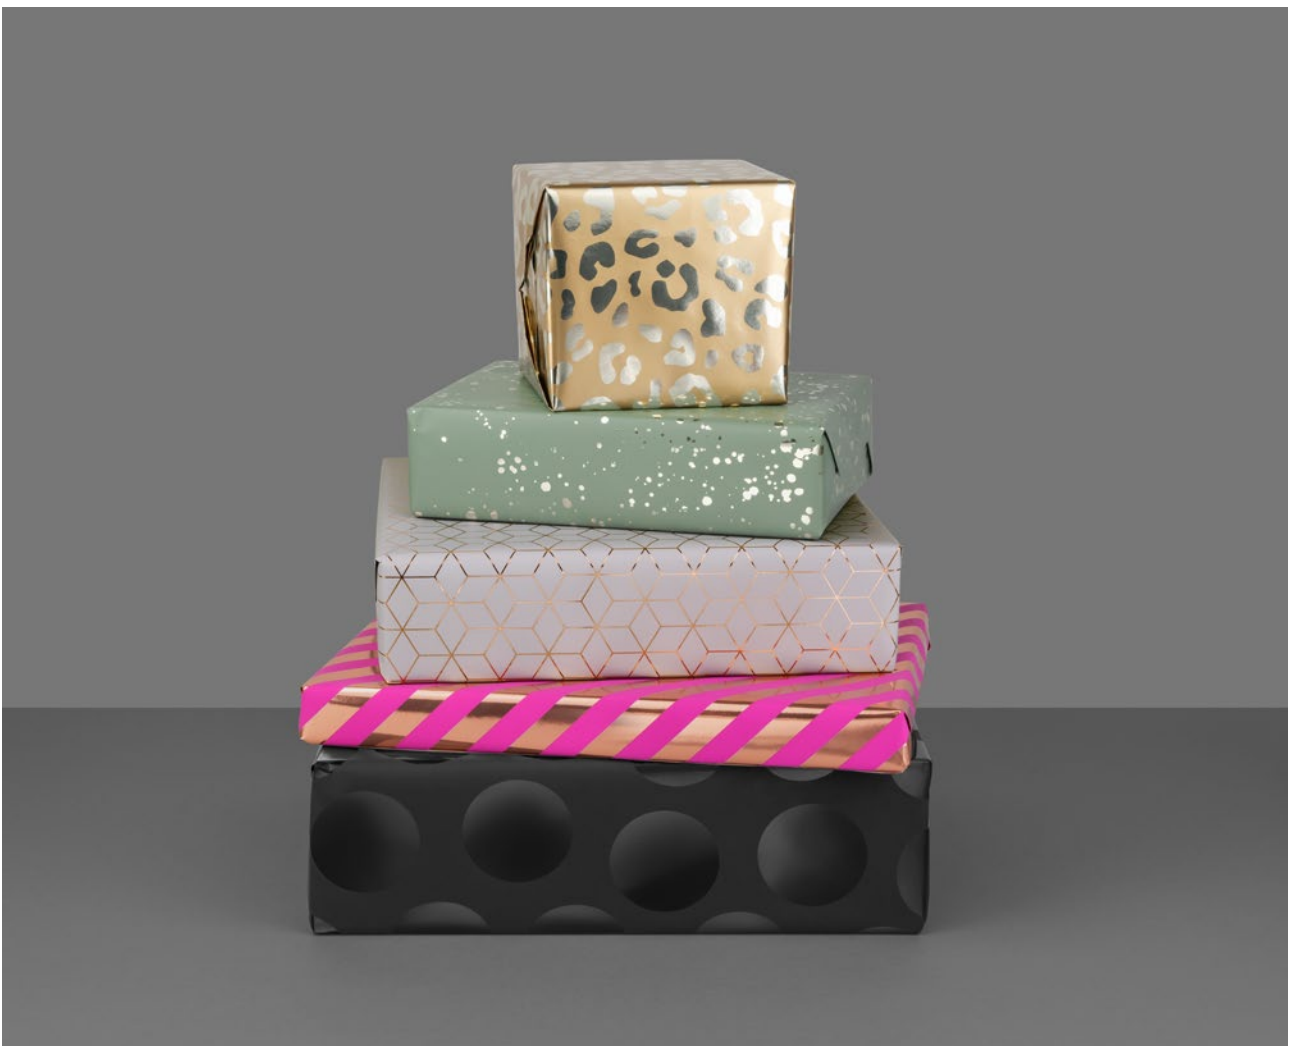

3

ASSORTMENTS – PATTERNS

SORTIERUNGEN | ASSORTIMENTS

SHINY PATTERNS | ★

70 cm x 1.5 m | TU: 1 box, 60 rolls | 2528 1605 99 | PK 124