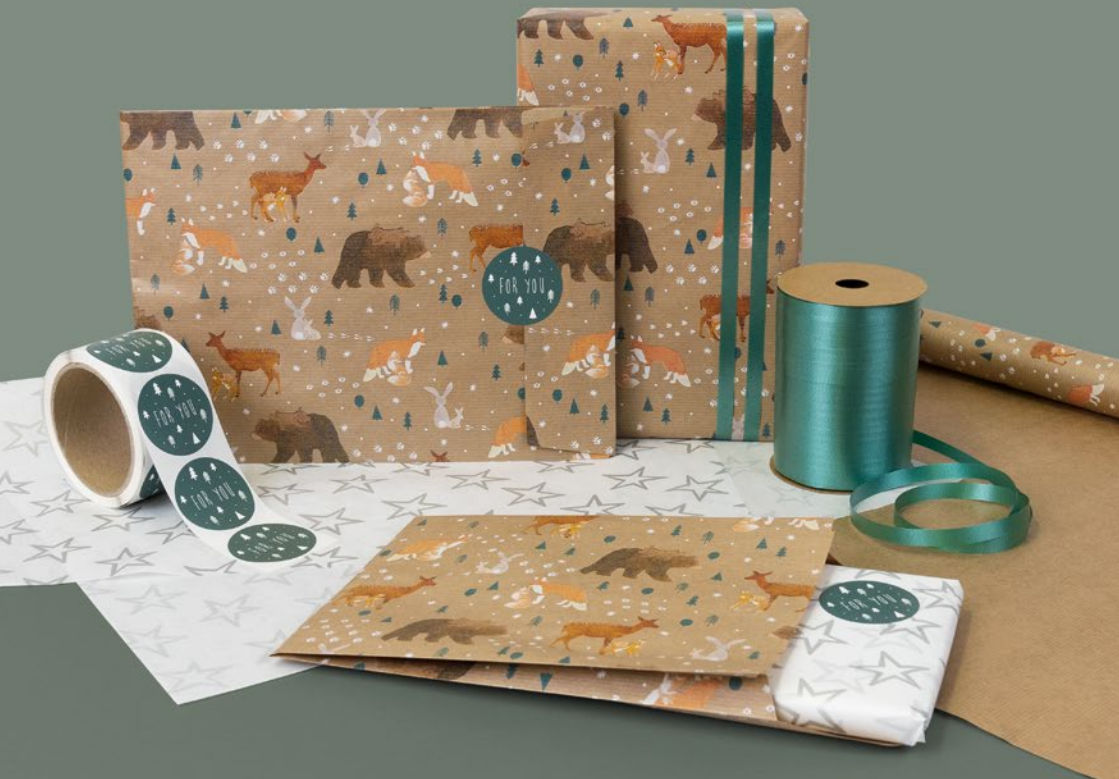

# NATURAL & LOVELY

NATURAL | CUTE | LIVELY | ANIMAL-LOVING

**MIRO** | 923290  
Tissue paper, 30 gsm  
TU: 150 sheets flat

50 x 70 cm  
**2511 5395 75** | PK 420

**JODOK**  
Sticker  
TU: 1 roll / 250 stickers