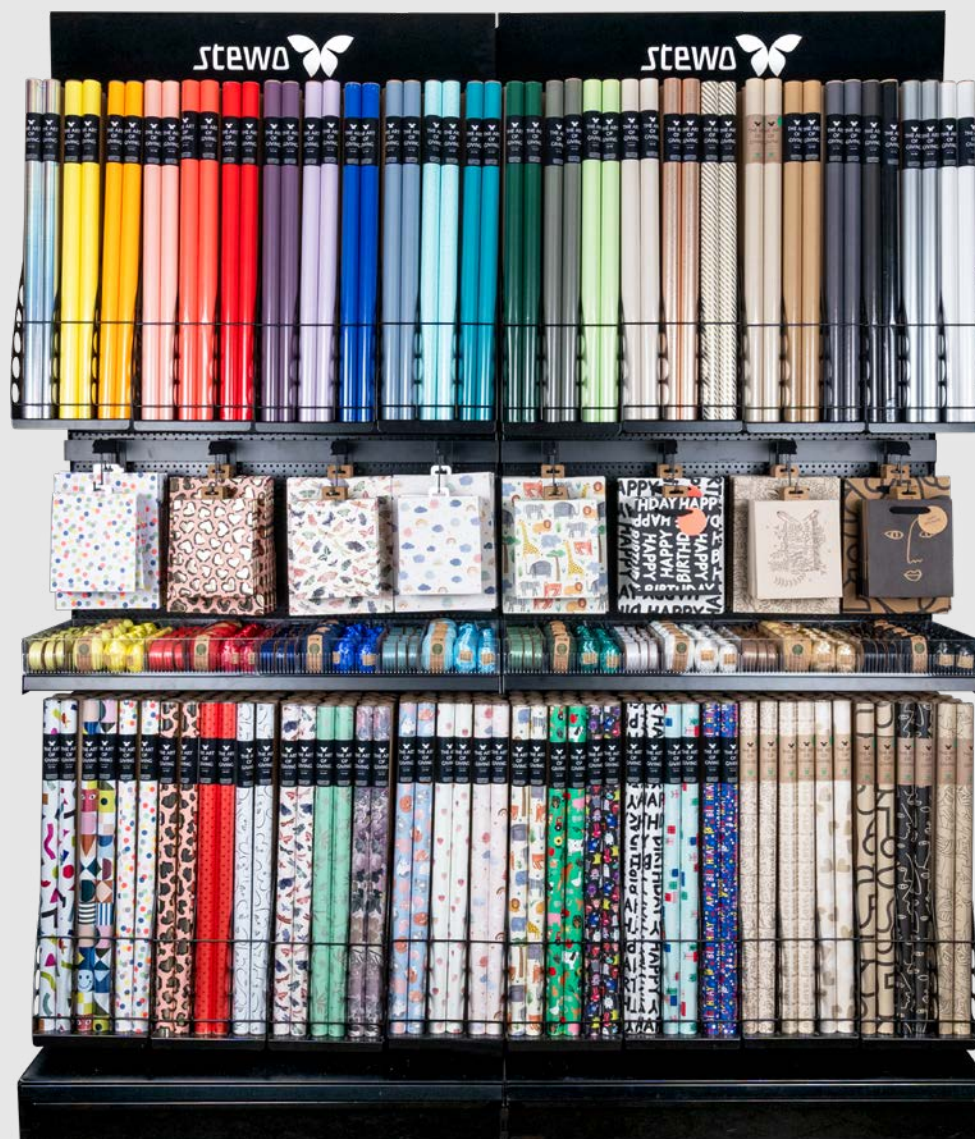

WALL SHELF 2 METER

WRAPPING PAPER

- 432 Single rolls (plain & patterns)
- 48 Gift bags large
- 48 Gift bags small
- 384 Gift ribbons in 8 colours
- 432 Single rolls (8 themes)

203×57×240 cm

NUMBER
#FS2406

Empty furniture
#FS2455