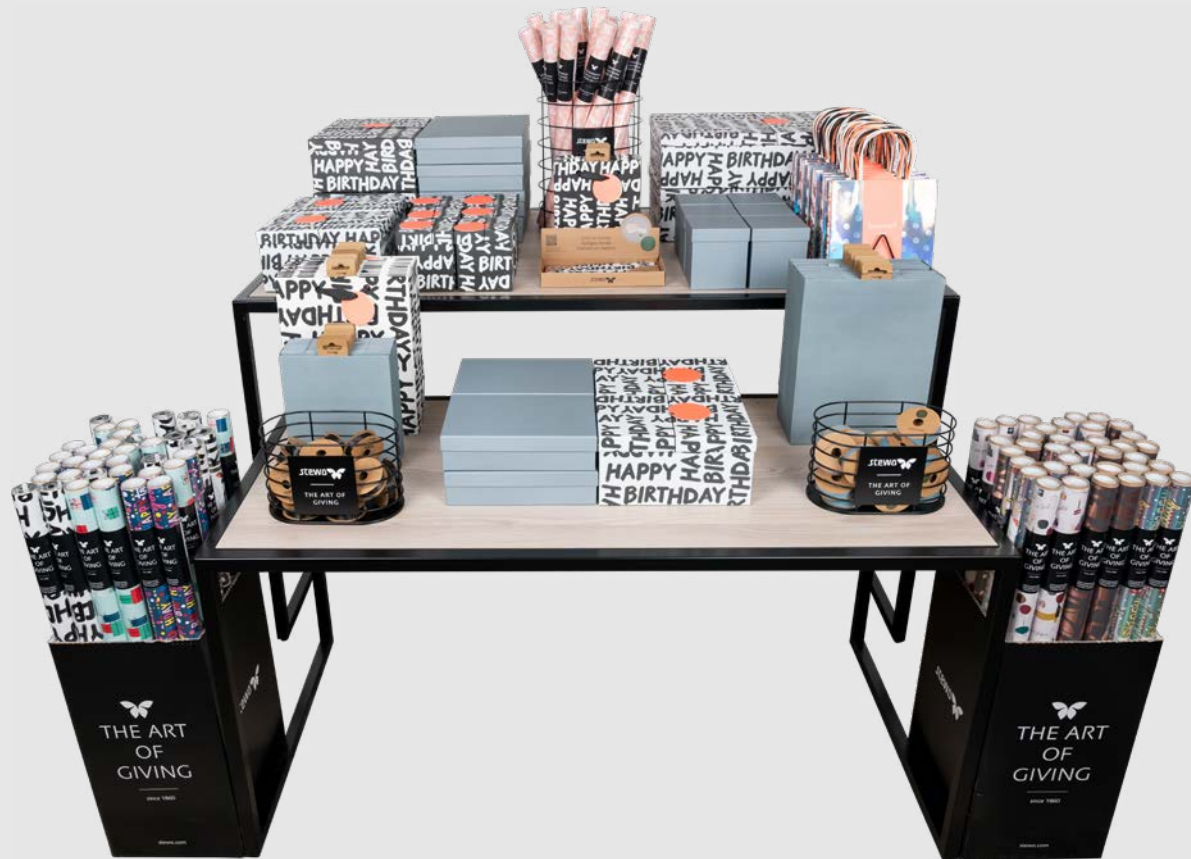

THEMED TABLE