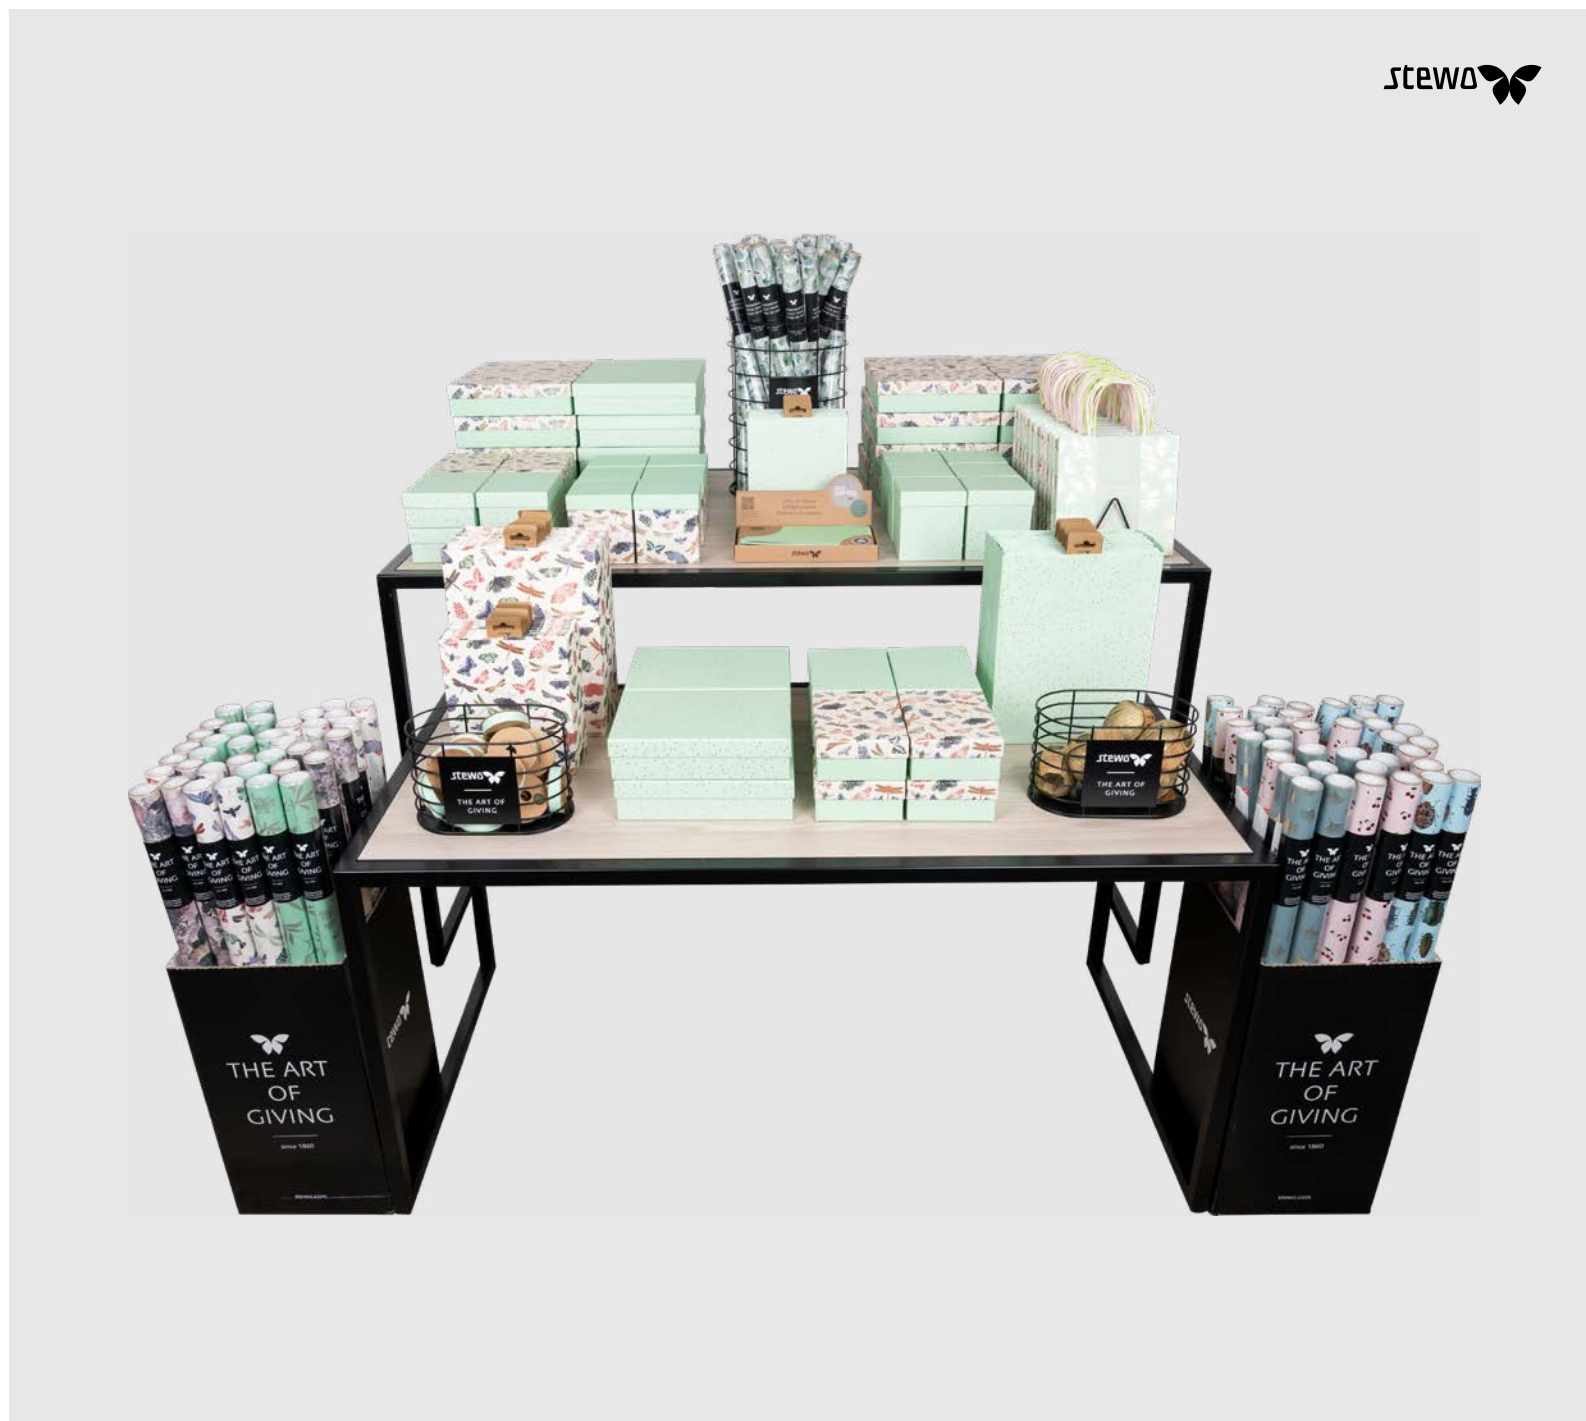

THEMED TABLE

NATURE «JELVA»

- 72 Single rolls
- 18 Single rolls tissue paper
- 24 Gift bags large
- 24 Gift bags small
- 12 Sets of 3 gift bags
- 12 Gift boxes Cube
- 16 Gift boxes A6+
- 12 Gift boxes A5+
- 12 Gift boxes A4+
- 8 Gifts of money
- 24 Gift ribbons

NUMBER
#FS2421