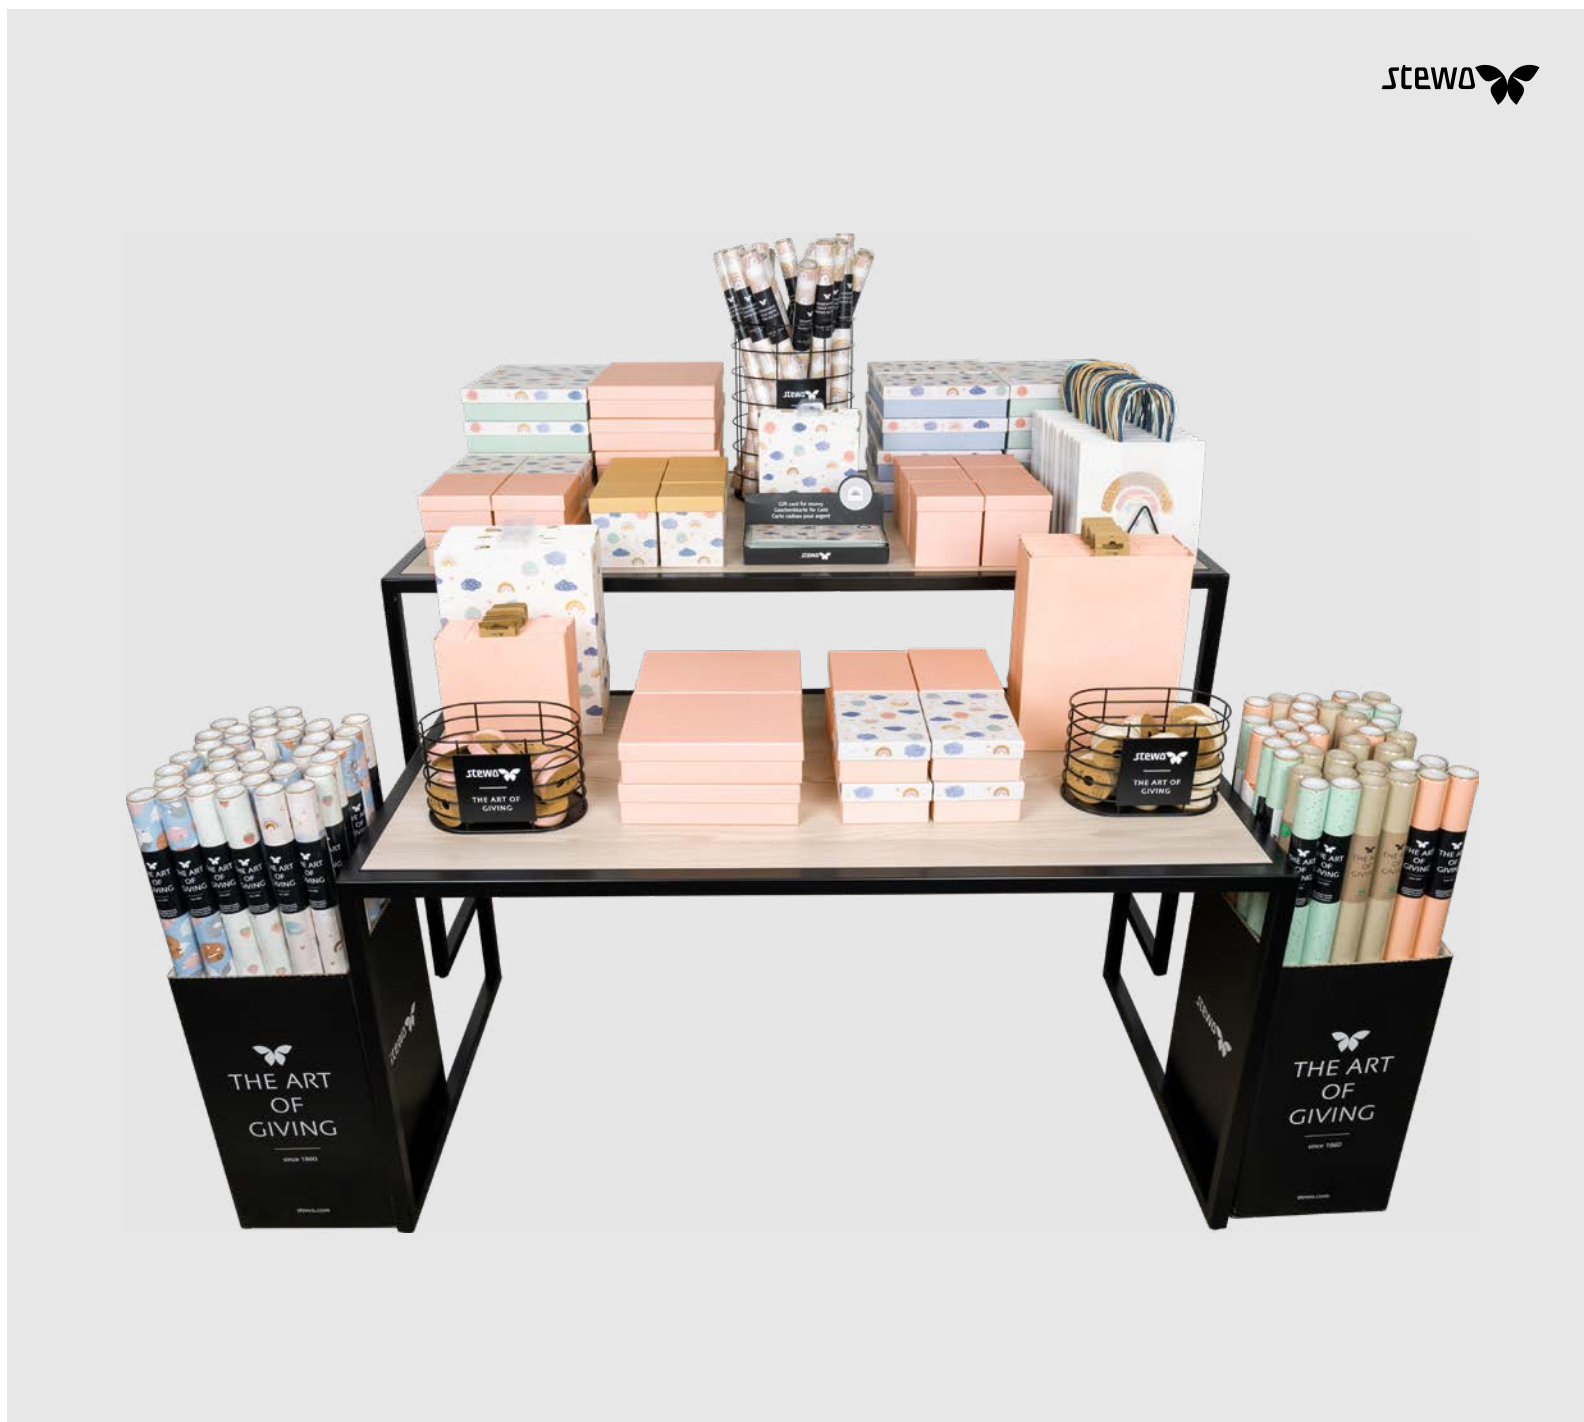

THEMED TABLE

KIDS «TIMBA»

- 72 Single rolls
- 18 Single rolls tissue paper
- 24 Gift bags large
- 24 Gift bags small
- 12 Sets of 3 gift bags
- 12 Gift boxes Cube
- 16 Gift boxes A6+
- 12 Gift boxes A5+
- 12 Gift boxes A4+
- 8 Gifts of money
- 24 Gift ribbons

NUMBER
#FS2423