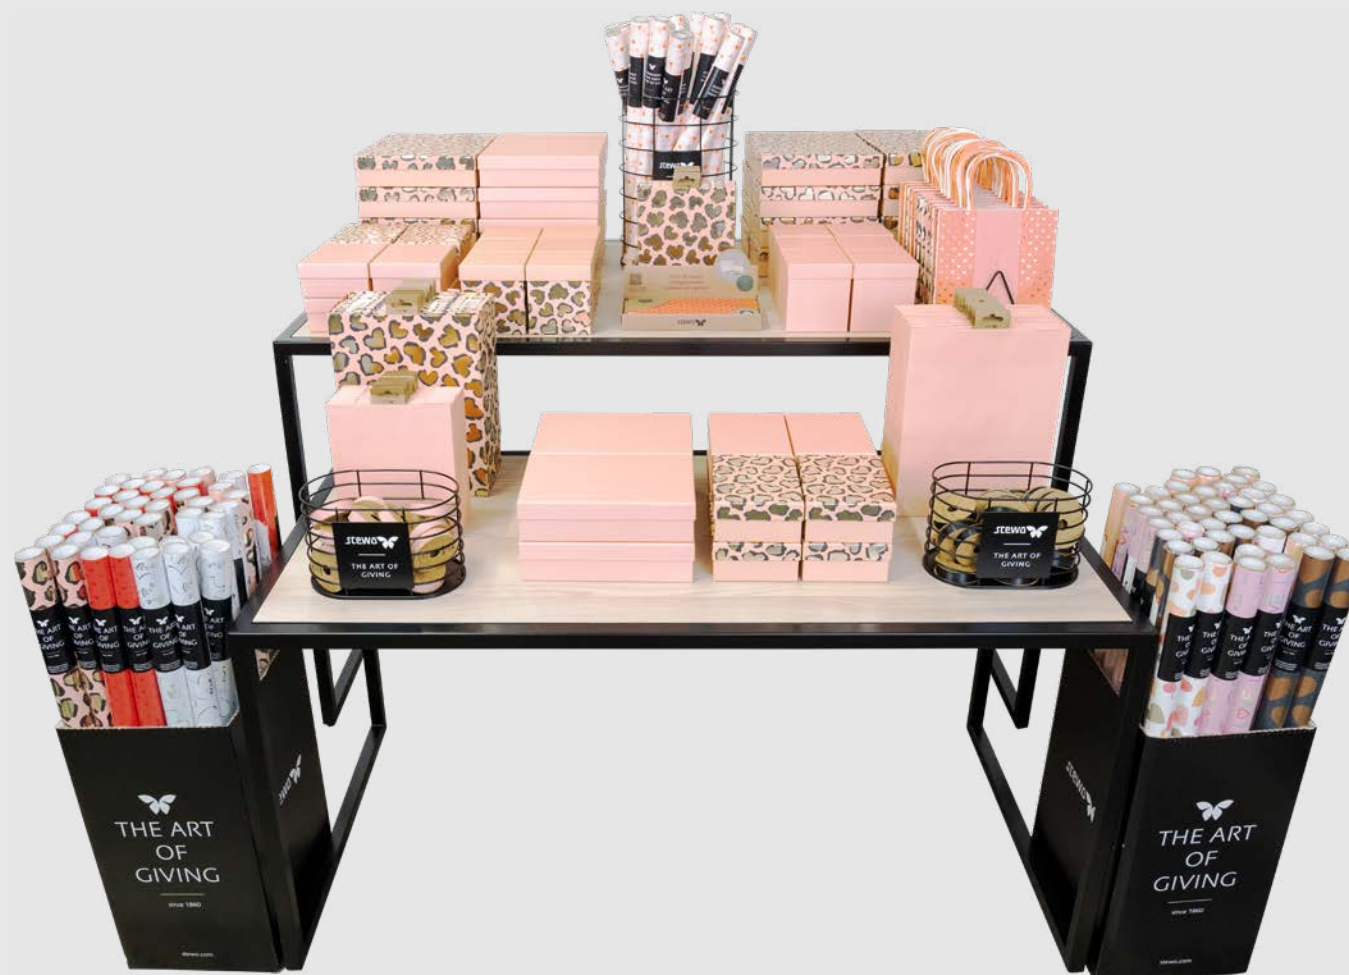

THEMED TABLE

LOVE «CASSY»

- 72 Single rolls
- 18 Single rolls tissue paper
- 24 Gift bags large
- 24 Gift bags small
- 12 Sets of 3 gift bags
- 12 Gift boxes Cube
- 16 Gift boxes A6+
- 12 Gift boxes A5+
- 12 Gift boxes A4+
- 8 Gifts of money
- 36 Gift ribbons

NUMBER
#FS2418