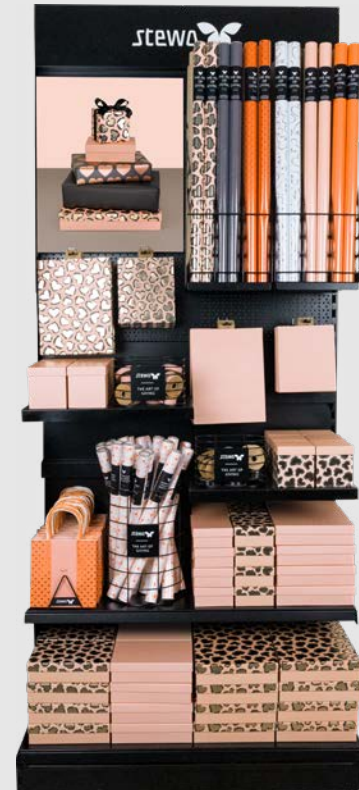

STEP 3

Set up trend meter