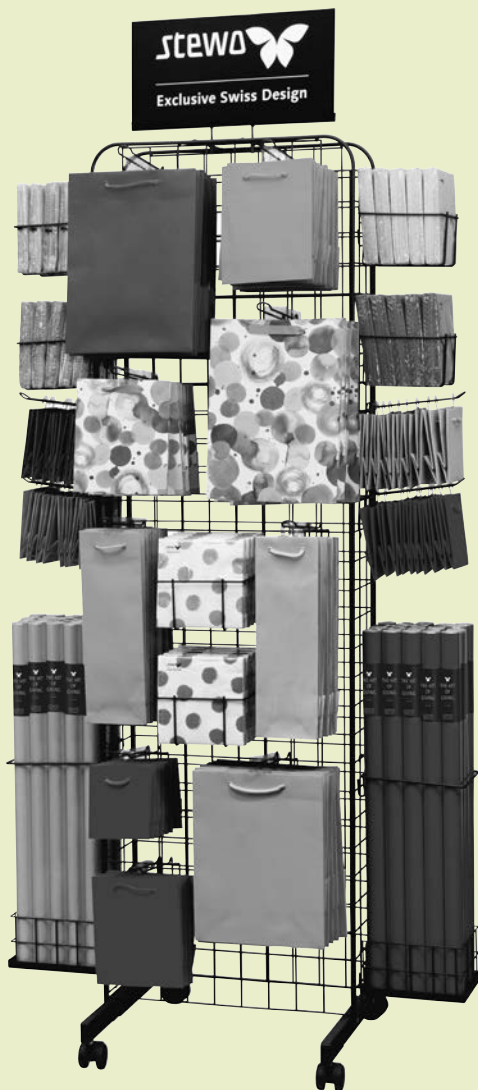

MULTI-DISPLAY WITH ATTACHMENTS

MULTI DISPLAY
incl. 40 hooks
52x51x199 cm | TU: 1 piece
(without content)

2589 1218 99 | PK 901

7 610431 473163