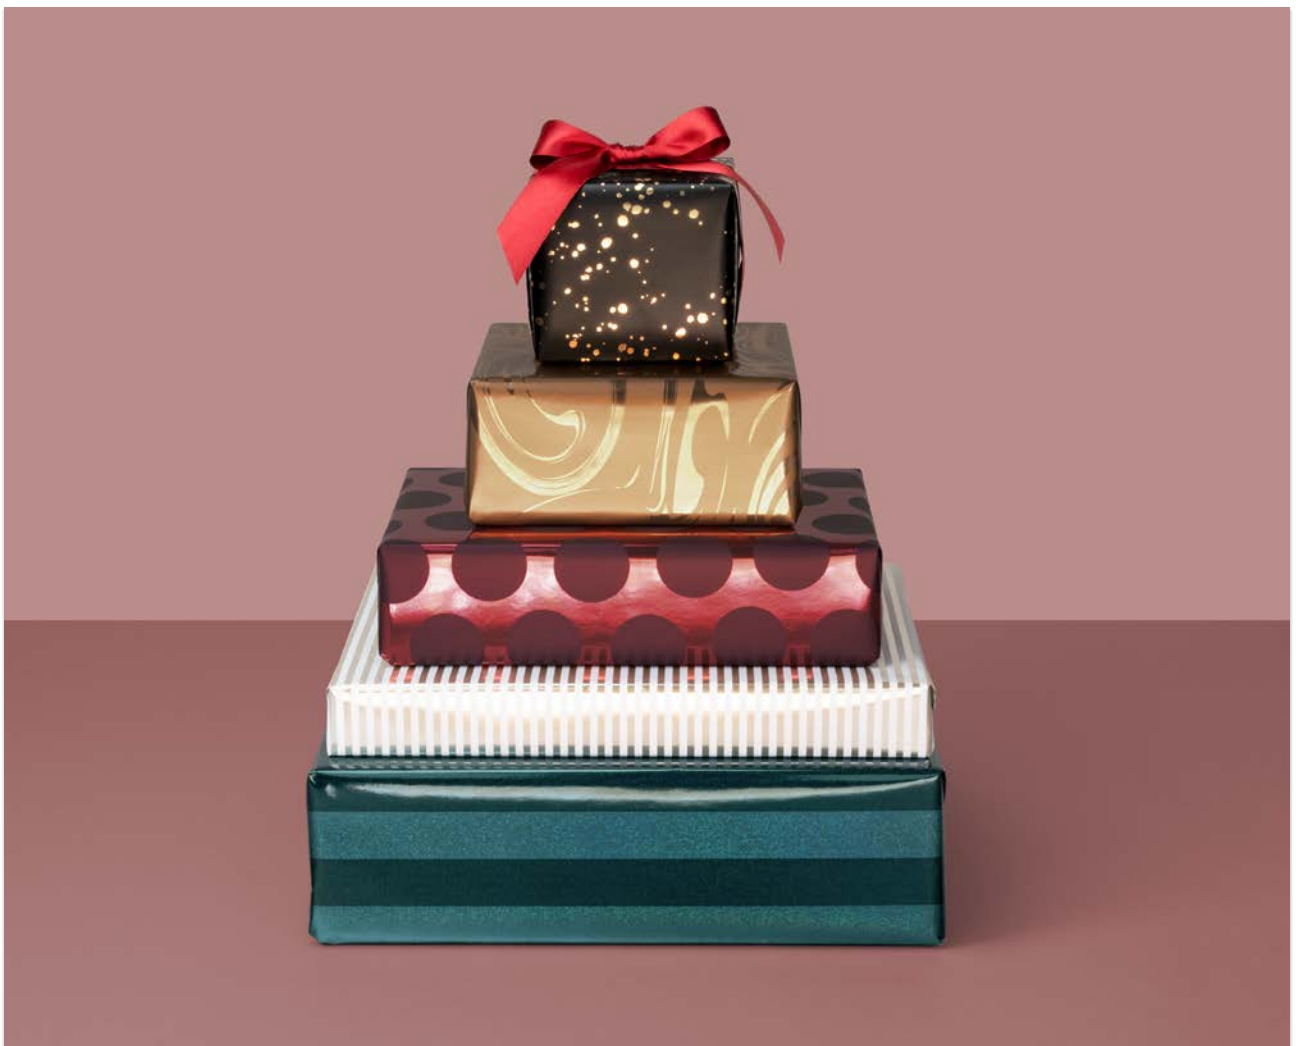

3

ASSORTMENTS – PATTERNS

SORTIERUNGEN | ASSORTIMENTS

CHARMING PATTERNS | ★

70 cm x 1.5 m | TU: 1 box, 60 rolls | 2528 1633 99 | PK 124