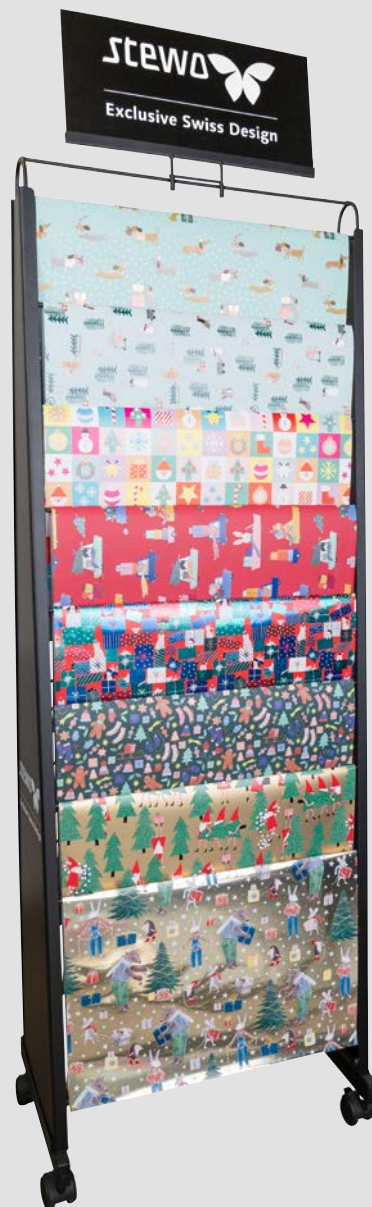

SHEET LADDER

for 240 sheets, 50×70 cm
55×36×178 cm | TU: 1 piece
(without content)

2589 1201 99 | PK 905

7 610431 384636

MINDFUL

CHRISTMAS

YOUNGSTER

WRAPPING AT THE POINT OF SALE