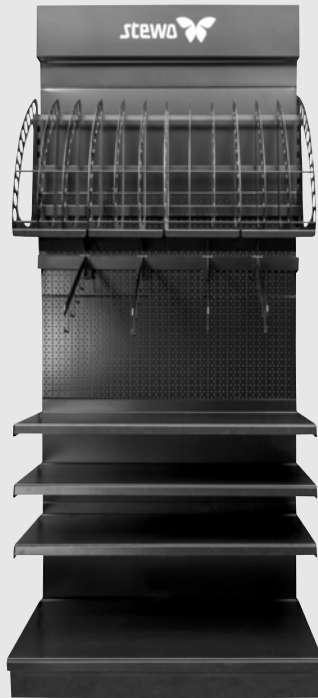

A member of staff will contact you to help set up the goods if you wish.

Merci

2

WALL SHELF ONE COLOUR

IN 3 SIMPLE STEPS TO A FINISHED ONE COLOUR WALL

STEP 1

order empty wall shelf

1 meter wall shelf
#FS2355